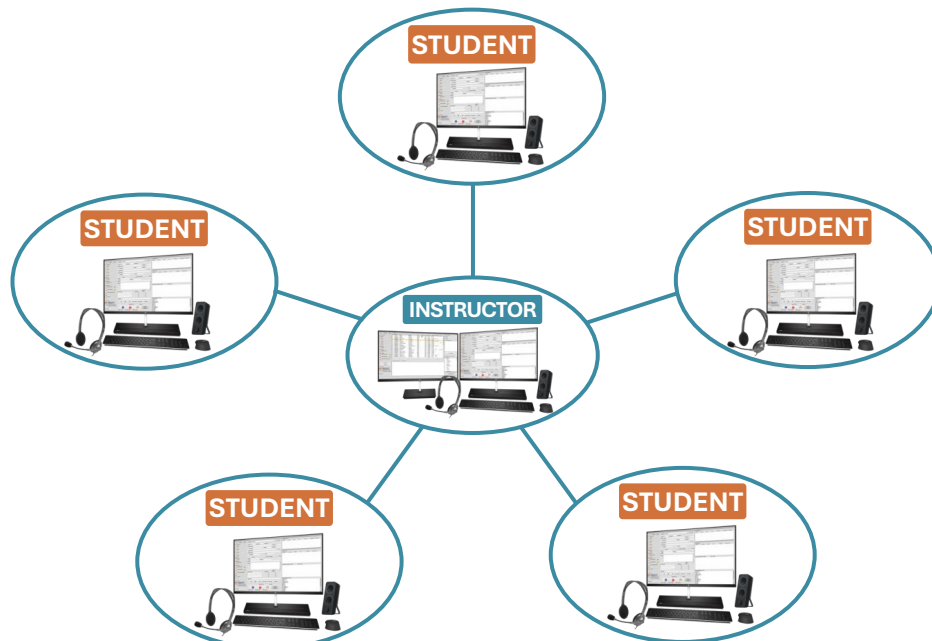

SPECS 911 REALITY BASIC SOFTWARE

9-1-1 REALITY BASIC SIMULATOR - NO INTERNET NEEDED

SOFTWARE FEATURES

SIMULATION FEATURES for Multi Tasking Training • Login screens • Call types/codes programmable • Traffic Stop/ On View popup • Background sounds for radio or calls • Multiple phone lines • Multiple radio channels • TTY calls • Ring Down Lines • Call Back Business Line • Recording Studio • On Screen Capture • Video Tutorials • Flags/Premise Hx

DOCUMENTATION • Trainee Outcome Session Report • Session recording logs for radio and phones • Instructor Notes Report all labeled with date Instructor and Student name. Learners can create a portfolio of actual 9-1-1 calls they answered, recordings and Instructor Notes.

CUSTOMIZATION PRIOR TO DELIVERY
Addressing, call types, units, ring down lines.

SCENARIOS
Full A-Z police, fire and EMS scenarios provided for training sessions.

VIDEO, ONLINE AND USER MANUAL: Teacher/trainer training is provided. Customer service is a priority. Staff is in the office Mon - Friday PST for online training scheduling or support

MULTIPLE STUDENTS CAN BE ADDED – 1:1 – 1:5

Pricing for multiples - add base price and 1/2 for each additional student

[GET A QUOTE](#)

support@911trainer.com